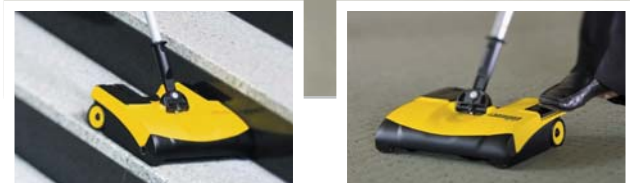

EB 30/1 Battery Powered Electric Broom

Powerful commercial electric broom

The EB 30/1 is an excellent tool for a quick and effective clean in shops and restaurants and ideally suited to the contract cleaning industry thanks to its ease of use, quiet operation and interchangeable battery design. The powerful Ni-Mh battery pack keeps the machine operating for 30/45 minutes dependant on the floor surface being cleaned.

Two large rear wheels with soft-grip and the innovative cardan jointed handle make the machine highly manoeuvrable and easy to operate.

 **KÄRCHER**

Simply clean

EB 30/1 Battery Powered Electric Broom

Technical Specification

	EB 30/1
Motor Type (Volt)	7.2v Ni-Mh battery pack
Working Width (mm)	300
Battery run time	30/45 min (14 hour charge)
Weight (kg)	2.0kg

The brush cleans right up to the edges leaving only a 2mm gap, and its tool-less change over allows the machine to be used on a variety of floor surfaces.