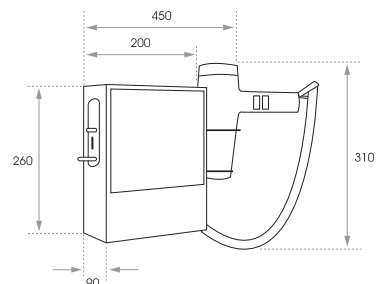

Operated automatically when the styler is removed from the socket. Self extinguish A.B.S. cover. Tube length 1000-2500mm. Weight 1.8KG.

L92W White.

2 COIN OPERATED HAIR DRYER WITH SALON TYPE STYLER

Complete with high quality stainless steel coin mechanism. Fitted with a highly polished safety mirror.

Weight 7KG.

L92WS Satin.

2 Satin

SPECIFICATION

	1	2
Voltage	230/50hz	220-240V-50-60Hz
Nominal power	1800w	750W
Effective airflow	Two airflow speeds	
Temperature	two heat levels	
Coinage	20 pence sterling	
	euro mechanism available	
Timer	Adjustable 30 to 5 minutes	90 seconds