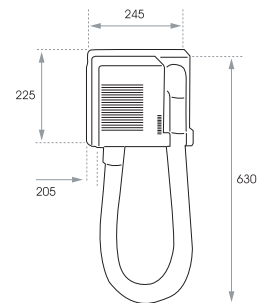

Operated automatically when the styler is removed from the socket. Self extinguish A.B.S. cover. Tube length 1000-2500mm. Weight 1.8KG.

L92W White.

2 COIN OPERATED HAIR DRYER WITH SALON TYPE STYLER

Complete with high quality stainless steel coin mechanism. Fitted with a highly polished safety mirror.

Weight 7KG.

L92WS Satin.

2 Satin

SPECIFICATION

	1	2
Voltage	230/50hz	220-240V-50-60Hz
Nominal power	1800w	750W
Effective airflow	Two airflow speeds	
Temperature	two heat levels	
Coinage	20 pence sterling	
	euro mechanism available	
Timer	Adjustable 30 to 5 minutes	90 seconds