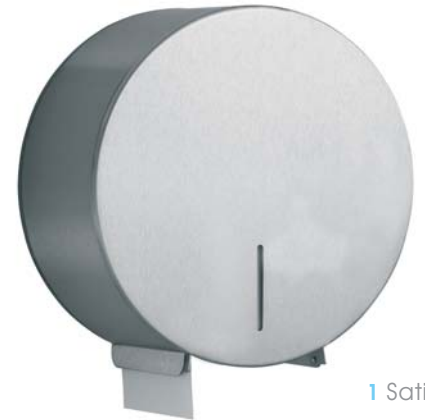

1 JUMBO TOILET ROLL HOLDER

Lockable with viewing window.

L787CS Satin, L787C Bright, L787W White.

2 MIDI JUMBO ROLL HOLDER

Lockable with viewing window.

L783CS Satin, L783C Bright, L783W White.

3 SINGLE TOILET ROLL HOLDER

L333CS Satin.

4 SINGLE SHEET TOILET TISSUE DISPENSER

Lockable with 1000 sheet capacity.

L795CS Satin, L795C Bright, L795W White.

1 Satin

2 White

3 Satin

4 Satin