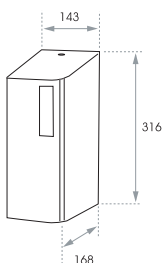

Impeccable quality accessories for the design conscious. Clear cut lines, durability and easy maintenance are just a few of the features exemplified in the exclusiv products. The electronic soap dispenser for example, effortlessly releases a creamy dosage of soap when activated - a perfect product for the disabled washroom.

1 CYLINDRICAL SOAP DISPENSER

400ml capacity with concealed fix wall bracket.

L938CS Satin, L938C Bright.

2 INFRA RED ELECTRONIC SOAP DISPENSER

Activated when hand alerts sensor.

830ml capacity. Lockable with viewing window.

L937CS Satin.

3 VERTICAL SOAP DISPENSER

1200ml capacity. Lockable with viewing window.

L936CS Satin.

4 DOUBLE TOILET ROLL DISPENSER

With dual spindle mechanism.

Lockable with viewing window.

L945CS Satin.

2 Satin