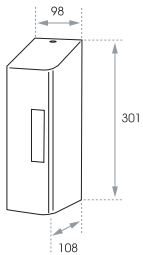

Impeccable quality accessories for the design conscious. Clear cut lines, durability and easy maintenance are just a few of the features exemplified in the exclusiv products. The electronic soap dispenser for example, effortlessly releases a creamy dosage of soap when activated - a perfect product for the disabled washroom.

1 CYLINDRICAL SOAP DISPENSER

400ml capacity with concealed fix wall bracket.

L938CS Satin, L938C Bright.

2 INFRA RED ELECTRONIC SOAP DISPENSER

Activated when hand alerts sensor.

830ml capacity. Lockable with viewing window.

L937CS Satin.

3 VERTICAL SOAP DISPENSER

1200ml capacity. Lockable with viewing window.

L936CS Satin.

4 DOUBLE TOILET ROLL DISPENSER

With dual spindle mechanism.

Lockable with viewing window.

L945CS Satin.

2 Satin