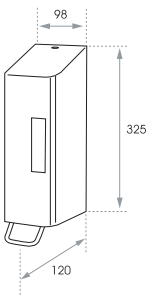

Impeccable quality accessories for the design conscious. Clear cut lines, durability and easy maintenance are just a few of the features exemplified in the exclusiv products. The electronic soap dispenser for example, effortlessly releases a creamy dosage of soap when activated - a perfect product for the disabled washroom.

1 CYLINDRICAL SOAP DISPENSER

400ml capacity with concealed fix wall bracket.

L938CS Satin, L938C Bright.

2 INFRA RED ELECTRONIC SOAP DISPENSER

Activated when hand alerts sensor.

830ml capacity. Lockable with viewing window.

L937CS Satin.

3 VERTICAL SOAP DISPENSER

1200ml capacity. Lockable with viewing window.

L936CS Satin.

4 DOUBLE TOILET ROLL DISPENSER

With dual spindle mechanism.

Lockable with viewing window.

L945CS Satin.

2 Satin