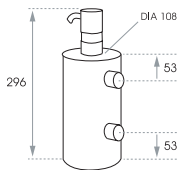

Impeccable quality accessories for the design conscious. Clear cut lines, durability and easy maintenance are just a few of the features exemplified in the exclusiv products. The electronic soap dispenser for example, effortlessly releases a creamy dosage of soap when activated - a perfect product for the disabled washroom.

1 CYLINDRICAL SOAP DISPENSER

400ml capacity with concealed fix wall bracket.

L938CS Satin, L938C Bright.

2 INFRA RED ELECTRONIC SOAP DISPENSER

Activated when hand alerts sensor.

830ml capacity. Lockable with viewing window.

L937CS Satin.

3 VERTICAL SOAP DISPENSER

1200ml capacity. Lockable with viewing window.

L936CS Satin.

4 DOUBLE TOILET ROLL DISPENSER

With dual spindle mechanism.

Lockable with viewing window.

L945CS Satin.

2 Satin