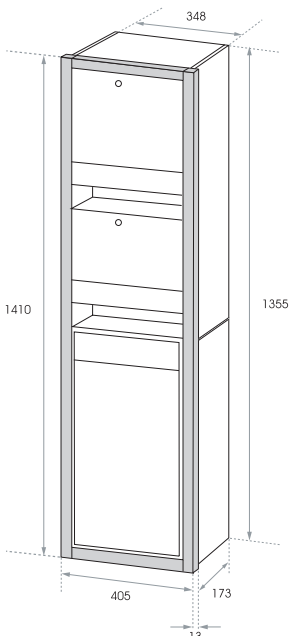

**1 RECESSED ELITE DRYER UNIT**

Hand dryer and paper towel unit without waste bin.  
The pack includes sliding trim for recessing. Wall opening for recess W360 H655 D112-137\*.

**LRP 2CS** Satin.

**WALL MOUNTED ELITE DRYER UNIT**

Hand dryer and paper towel dispenser combination without waste bin. Not illustrated - same design as recessed version without trim.

**LSP 2CS** Satin.

**2 RECESSED ELITE DOUBLE PAPER TOWEL DISPENSER UNIT**

Including a 30 litre waste bin. Each towel dispenser has a 600 towel capacity. The pack includes sliding trim for recessing. Wall opening for recess W360 H1365 D112-137\*.

**LRT 3CS** Satin.

**WALL MOUNTED ELITE DOUBLE PAPER TOWEL DISPENSER UNIT**

Including a 30 litre waste bin. Not illustrated - same design as recessed version without trim.

**LST 3CS** Satin.

\* The recess depth is in accordance with surface protrusion, dependant on where the recess trim is fixed when installed.  
ie: A recess depth of 137mm will create a wall mounted protrusion of 36mm as the overall dimension is 173mm.