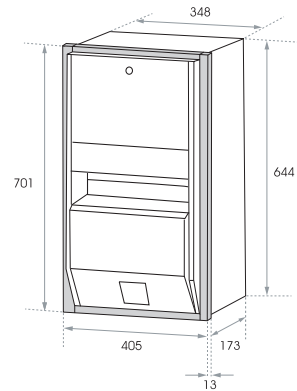

Hand dryer and paper towel dispenser combination without waste bin. Not illustrated - same design as recessed version without trim.

**LSP 2CS** Satin.

**2 RECESSED ELITE DOUBLE PAPER TOWEL DISPENSER UNIT**

Including a 30 litre waste bin. Each towel dispenser has a 600 towel capacity. The pack includes sliding trim for recessing. Wall opening for recess W360 H1365 D112-137\*.

**LRT 3CS** Satin.

**WALL MOUNTED ELITE DOUBLE PAPER TOWEL DISPENSER UNIT**

Including a 30 litre waste bin. Not illustrated - same design as recessed version without trim.

**LST 3CS** Satin.

\* The recess depth is in accordance with surface protrusion, dependant on where the recess trim is fixed when installed.  
ie: A recess depth of 137mm will create a wall mounted protrusion of 36mm as the overall dimension is 173mm.