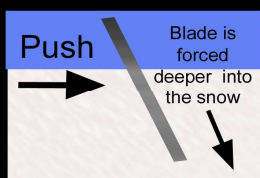

## INTRODUCING MANPLOW:

The only 36 inch extra-wide snow pusher featuring the EZ Glide Edge.

- 36 inch extra-wide blade clears large areas FAST.
- Will not scratch or gouge sensitive surfaces like wood or composite decking material.
- Eliminates friction so all your energy is directed toward moving snow.
- MANPLOW's EZ Glide Edge allows you to remove deep snow in manageable horizontal layers.
- MANPLOW's EZ Glide Edge is replaceable.
- DURABLE, not disposable. Expect years of service.

BUY DURABLE  
not disposable!

THE SECRET  
IS THE  
EZ GLIDE EDGE!  
(PATENT PROTECTED)

Works GREAT  
on uneven surfaces!

[www.rgk.co.uk](http://www.rgk.co.uk)

Why does MANPLOW work so well in deep snow?

Ordinary  
Shovel or Pusher

The EZ Glide Edge

is over 2.5" wide. This allows it to skim through deep snow, removing it in horizontal layers. It will not slice vertically through the snow when pushed forward. Skim as much snow as you can handle and come back and clear the rest.