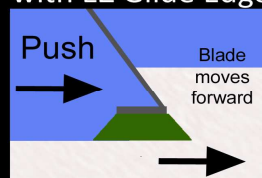

The EZ Glide Edge

is over 2.5" wide. This allows it to skim through deep snow, removing it in horizontal layers. It will not slice vertically through the snow when pushed forward. Skim as much snow as you can handle and come back and clear the rest.

with EZ Glide Edge