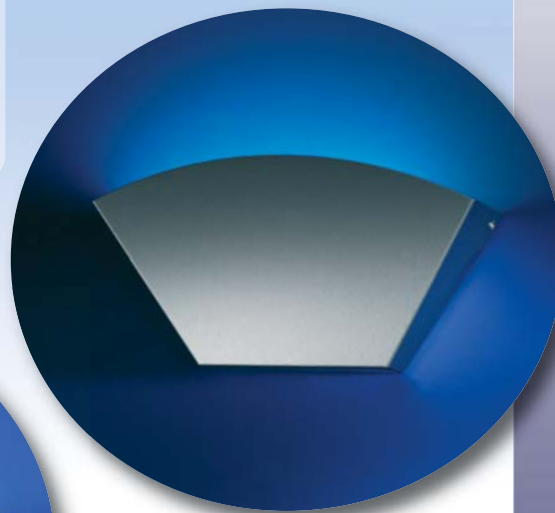

The Uplighter

Covering an area of up to 40 square metres, the Uplighter is ideal for large lobbies, bars and dining areas. It is silent in operation and caught insects are hidden from view.

Area of coverage	40m²
Lamp(s)	1 x 15 Watt Synergetic insect attractant lamp (1 x ref: T15G)
Glueboard(s)	1 x type 6171 long-life
Mounting	wall mounted
Power consumption	21 Watt
Dimensions	530w x 153d x 190h mm
Weight	2.9kg
International protection rating	IP30
Finish	silver polyester coated zintec steel other colours available to order

The HyStand

A discreet, free standing, uplighter unit. Suitable for use in public areas, where a wall mounted unit is not practical.