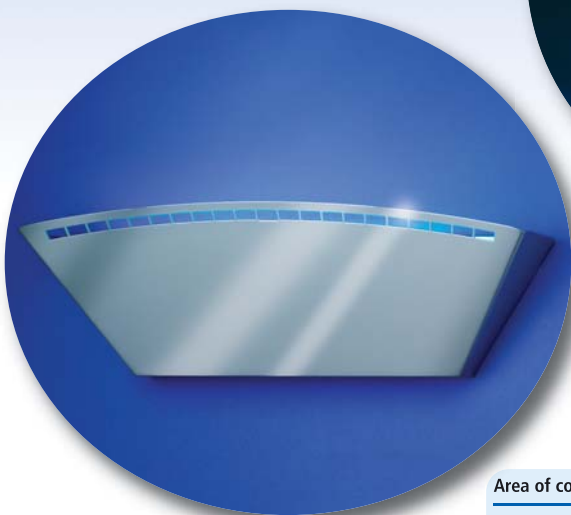

Glueboard Fly Killers

High performance alternatives:

Where an alternative to electric fly killing grids is required, Insect-O-Cutor has a complementary range of glueboard fly killers. This includes units which are discreetly attractive, being particularly appropriate in sensitive areas such as hotel lobbies and dining areas. They are silent in operation and exceptionally easy to maintain. Insect-O-Cutor glueboards are specially designed to catch and hold large numbers of insects. The unique adhesive formulation remains effective for up to three months, even when exposed to UV light.

INSECT-O-CUTOR

- High performance **Synergetic™** UVA-Green lamps, for enhanced insect attraction
- Tool-free maintenance for ease of cleaning and lamp replacement - no loose fittings to misplace
- Shatterproof lamps standard on IND35, IND50 and IND65. Optional on other units
- Large capacity Glueboards with long-life adhesive
- All metal construction from Zintec steel with polyester powder coat finish. IND65 also available in food-grade stainless steel
- Approved to EN60335-2-59 (Insect Killers Safety Standard)
- HyGenie available in brushed stainless steel as standard. Other colours available to order
- **Five year guarantee** (excluding lamps)

Discreet Series

to harmonise with dining and hotel reception areas:

Area of coverage	25m ²
Lamp(s)	1 x 11 Watt Synergetic insect attractant lamp (1 x ref: T11G)
Glueboard(s)	1 x type 6170 long-life
Mounting	wall mounted
Power consumption	18 Watt
Dimensions	300w x 100d x 150h mm
Weight	1.5kg
International protection rating	IP30
Finish	brushed stainless steel - other colours available to order

The HyGenie

Indistinguishable from a wall light, the HyGenie is available in additional colours as an option and is ideal for hotel lobbies and dining areas.

The Uplighter

Covering an area of up to 40 square metres, the Uplighter is ideal for large lobbies, bars and dining areas. It is silent in operation and caught insects are hidden from view.