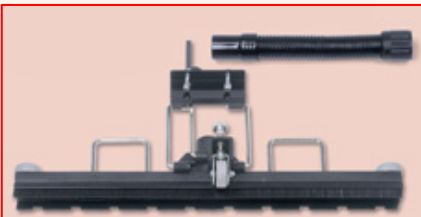

Fixed Floor Tool kit

604019

Kit Contents

- 1 x kit CC 5 Fixed Floor Tool Kit
- 1 x Pack NVM 4BH HEPAFLO bags