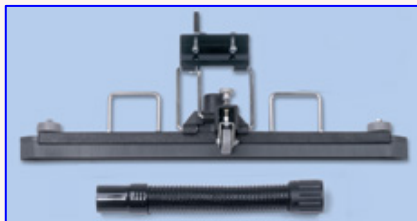

WVDB 900 Wet Pick Up Bowling Green Vacuum

Description

The 'revolutionary' WVBD 900 is without doubt the perfect cleaning companion for use when cleaning "outdoor" bowling greens and tennis courts. The multipurpose design of the vacuum ensures perfect results every time. From vacuum cleaning the early morning dew through to "blow drying" the green ready for play, we are sure you will be impressed.

The vacuum is constructed, using "Structof foam" giving unrivalled strength combined with a lightweight finish. When it comes to power, the vacuum utilises two "Twinflo" bypass motors giving high power results that enable a deep clean or blow dry with ease. Mobility is also an important aspect when cleaning, something made easier by our "Twin Wheeled" carriage system and in line triple castors. The vacuum can also be used as a leaf blower/collector when used with the optional extra "leaf kit". With so many possible cleaning applications, we are sure you will agree, the WVBD 900 is the "jack" of all trades when used on the bowling green or tennis court.

Specifications

Power; 2400 watts (max). Airflow; 80 litres/second. Suction; 2600mm.

Capacity 40 litres. Cleaning range; 26.8 metres. Weight; 31.5Kg.

Size; 1330mm x 880mm x 490mm. Decibel level; 78.3 DBA

Fixed Floor Tool kit