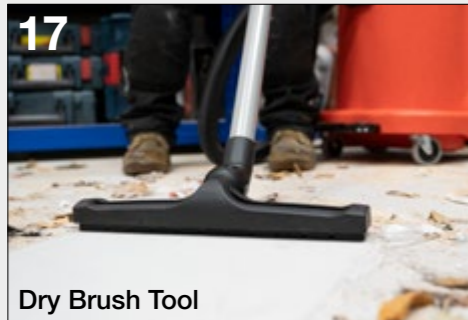

CleanCare

A wide range of professional tools for every job. Tested beyond the standards for optimum cleaning results.