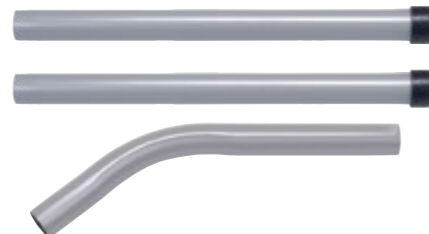

## 38mm Tubes

602920 Stainless Steel Extension Tube  
602919 Stainless Steel Tube Bend  
602917 3-Piece Stainless Steel Tube Set

602930 Aluminium Extension Tube  
602931 Aluminium Tube Bend  
602717 3-Piece Aluminium Tube Set