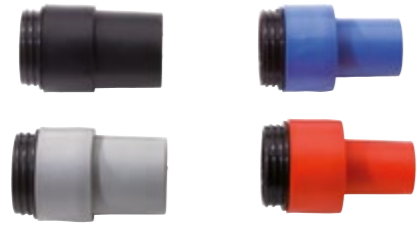

51mm Dustcare Accessories

603070	ND-5 Hose Adaptor 58mm OD / 52mm ID Black
603071	ND-5 Hose Adaptor 54mm OD / 44mm ID Grey
603072	ND-5 Hose Adaptor 45mm OD / 38mm ID Blue
603073	ND-5 Hose Adaptor 38mm OD / 32mm ID Red