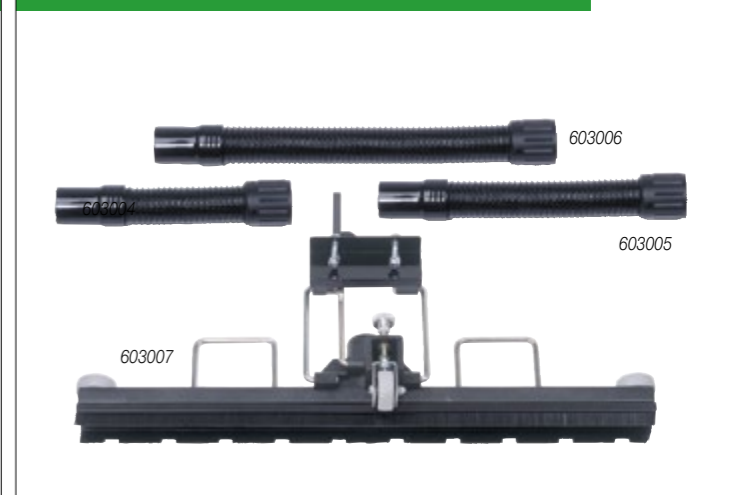

CC4 / CC5 / CC6 610mm Wet Pick-up Fixed Floor Kit

607004 Kit CC4 - Dry Pick-up Fixed Floor Kit For Use With NQS 350 Series 603007 Fixed Floor Tool (Dry), 603004 Hose (350mm)
607005 Kit CC5 - Dry Pick-up Fixed Floor Kit, For Use With NVQ 900-22/NT 750-2 / 900-2 Series 603007 Fixed Floor Tool (Dry), 603005 Hose (520mm)
607006 Kit CC6 - Dry Pick-up Fixed Floor Kit For Use With NTD 2003-2 Series 603007 Fixed Floor Tool (Dry), 603006 Hose (930mm)