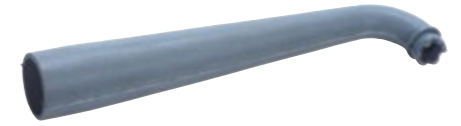

601142 240mm Crevice Tool

601178 300mm 90° Rubber Tool