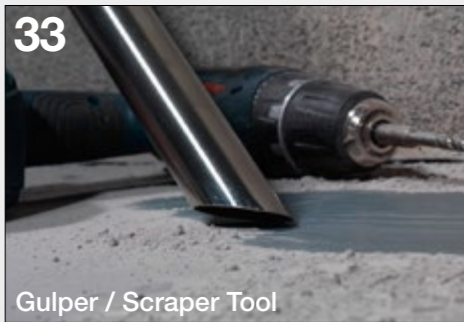

ProCare

Rigorous manufacturing quality assurance, ensuring only the best in filtration standards.