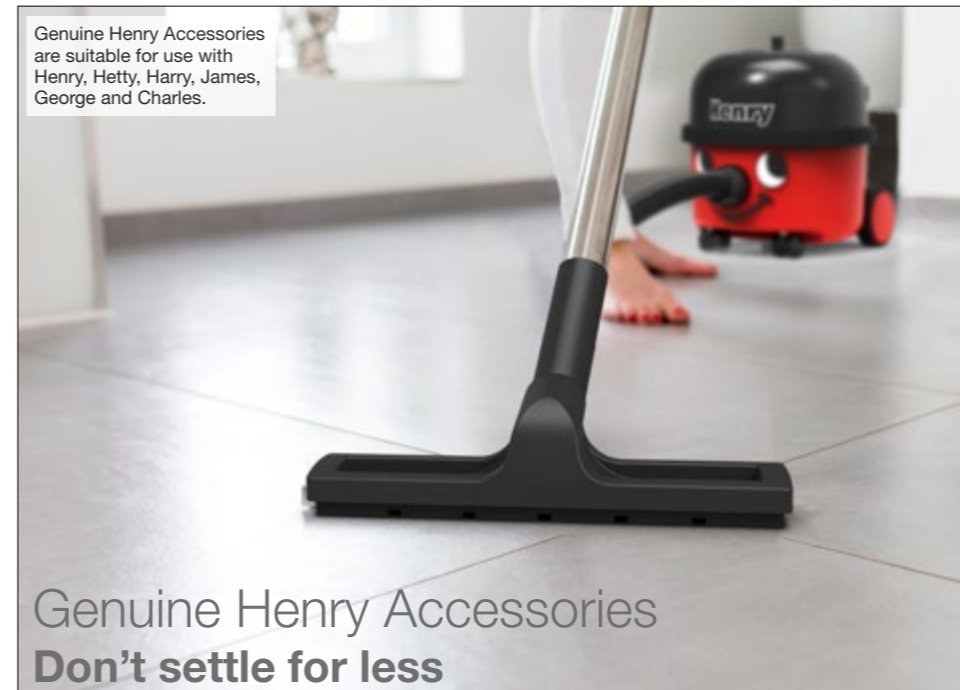

Genuine Henry Accessories are suitable for use with Henry, Hetty, Harry, James, George and Charles.