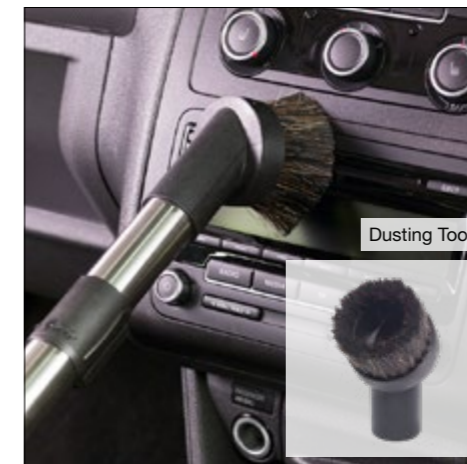

Henry HepaFlo Bags

5 Bag Pack 907076 (NVM-1CH)
10 Bag Pack 907075 (NVM-1CH)

Designed for Henry, by Henry
Henry Bags are the perfect fit, maximising capacity and airflow, delivering peak suction.

Genuine Henry HepaFlo Bags are suitable for use with Henry, Hetty, Harry and James.